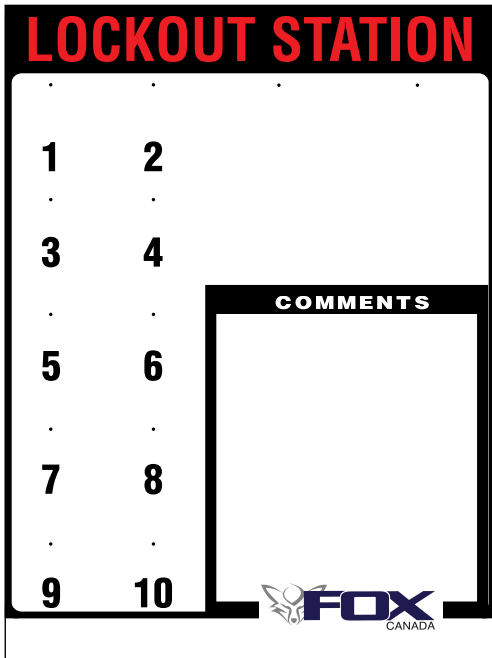

LOCKOUT

DO NOT OPERATE TAGS
 6 in x 3 in - **DON000063**
 available in .040 aluminum only

***LOCKOUT BOARDS** 18 in x 24 in - **LOC001824** 24 in x 24 in - **LOC002424**

* can be ordered as a station with lockout tags, hasps and locks. Substrate for lockout boards is 3/4" Plywood covered with .040 Aluminum

VISITOR PPE STATIONS 18 in x 24 in - **VIS001824** 24 in x 24 in - **VIS002424**

* can be ordered as a station with eye and hearing protection included. Substrate for lockout boards is 3/4" Plywood covered with .040 Aluminum