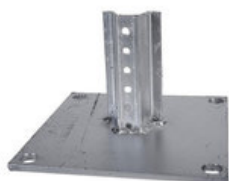

BASE PLATES

U-Channel Mount Base Plate

Description: Used for U-Channel Posts

CRB

Dimensions: 210mm Concrete Barriers
2-3/8" Inside Diameter

Description For Erectin
Concrete Barriers

Round Mount Base Plate

Description: Used for 2-3/8" Round
and 2-7/8" Round

CMB

Dimensions: 240mm Concrete Barriers
2-3/8" Inside Diameter

Description For Erectin
Concrete Barriers

Square Mount Base Plate

Description: Used for 1-3/4" Square
and 2" Square

Base Plate measurements: 8"x 8" or 10"x 10"