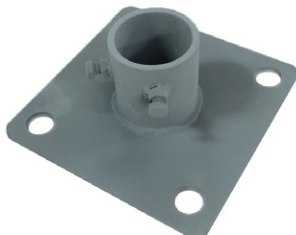

BASE PLATES

U-Channel Mount Base Plate

Description: Used for U-Channel Posts

CRB

Dimensions: 210mm Concrete Barriers
2-3/8" Inside Diameter

Description For Erectin
Concrete Barriers

Round Mount Base Plate

Description: Used for 2-3/8" Round
and 2-7/8" Round

CMB

Dimensions: 240mm Concrete Barriers
2-3/8" Inside Diameter

Description For Erectin
Concrete Barriers

Square Mount Base Plate

Description: Used for 1-3/4" Square
and 2" Square

Base Plate measurements: 8"x 8" or 10"x 10"