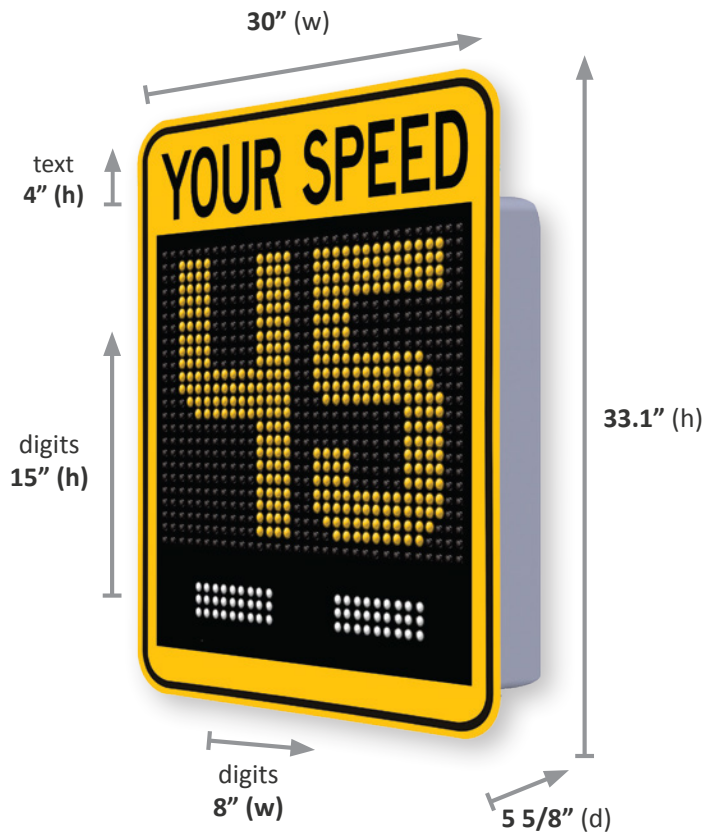

# SafePace® Evolution 15FM

The Traffic Logix SafePace® Evolution 15FM variable message sign is a versatile display sign that allows you to customize messaging to each driver's behavior.

The versatile Evolution 15FM variable messaging sign offers the ability to display custom text, graphics, or speed display all on the compact, lightweight sign face. The flexible sign offers the ability to display either driver speed in full 15" digits with speed activated digit color changes or your choice of driver responsive text or graphics on the full matrix speed display sign.

EV 15FM Specifications	
Digit Size	15"
Height	33.1"
Weight	28 lbs
24/7, 365 Scheduling	✓
Data Collection	✓
Solar Compatibility	✓
Battery Operated	✓
Custom Messaging	✓
Cloud Compatibility	✓
Trailer Compatibility	✓
Dolly Compatibility	✓
Hitch Compatibility	✓
Warranty	2 Years

Features
Compact design offers <b>all the features</b> and visibility you'd expect from a full size variable message sign.
Allows for <b>animated text or graphics</b> such as moving arrows or a scrolling message.
Includes <b>integrated flashing speed violator strobe</b> to alert speeding drivers.
<b>Dual Color Display:</b> LED digit color can be programmed to change based on driver speed
<b>Ultra low power consumption</b> including the most power-efficient radar technology available and optional solar power.
<b>Stealth Mode</b> allows the sign to collect baseline traffic data while speed display appears blank to motorists.
<b>Universal Mounting:</b> Optional mounting brackets let you use one sign at multiple locations with the turn of a key.