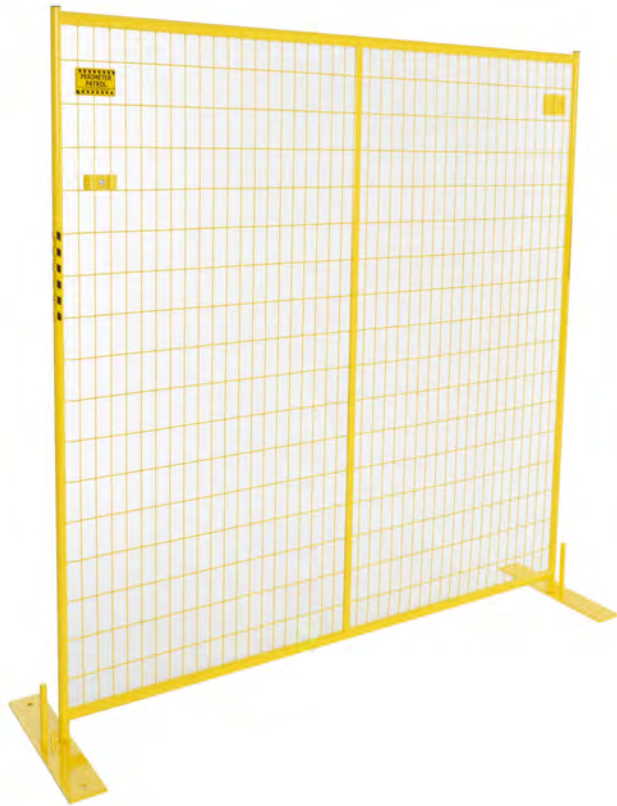

SF-96 Temporary Security Fence

MODULAR TEMPORARY SECURITY FENCE

When you need to secure your worksite, FoxCanada's Temporary Security Fence is the perfect solution. Engineered for simplicity, ease of handling and flexible configurations our fence provides an effective means of perimeter isolation.

- Short or Long Term Rental
- Delivery, Set-Up, Take-Down & Removal Service
- Optional Wheeled Gates
- Optional Gate Locks
- Optional Signage

Smart Solutions

PRODUCT SPECIFICATIONS

Panel Dimensions:	6'H x 9.5'L – Powder Coated
Mesh:	3" x 6"
Tube:	1.25"
Weight:	50lbs per panel
Hardware:	Ground Stand and Top Lock
Colors:	Yellow, Orange
Options:	Wheel Gate Gate Locks Signage Locks